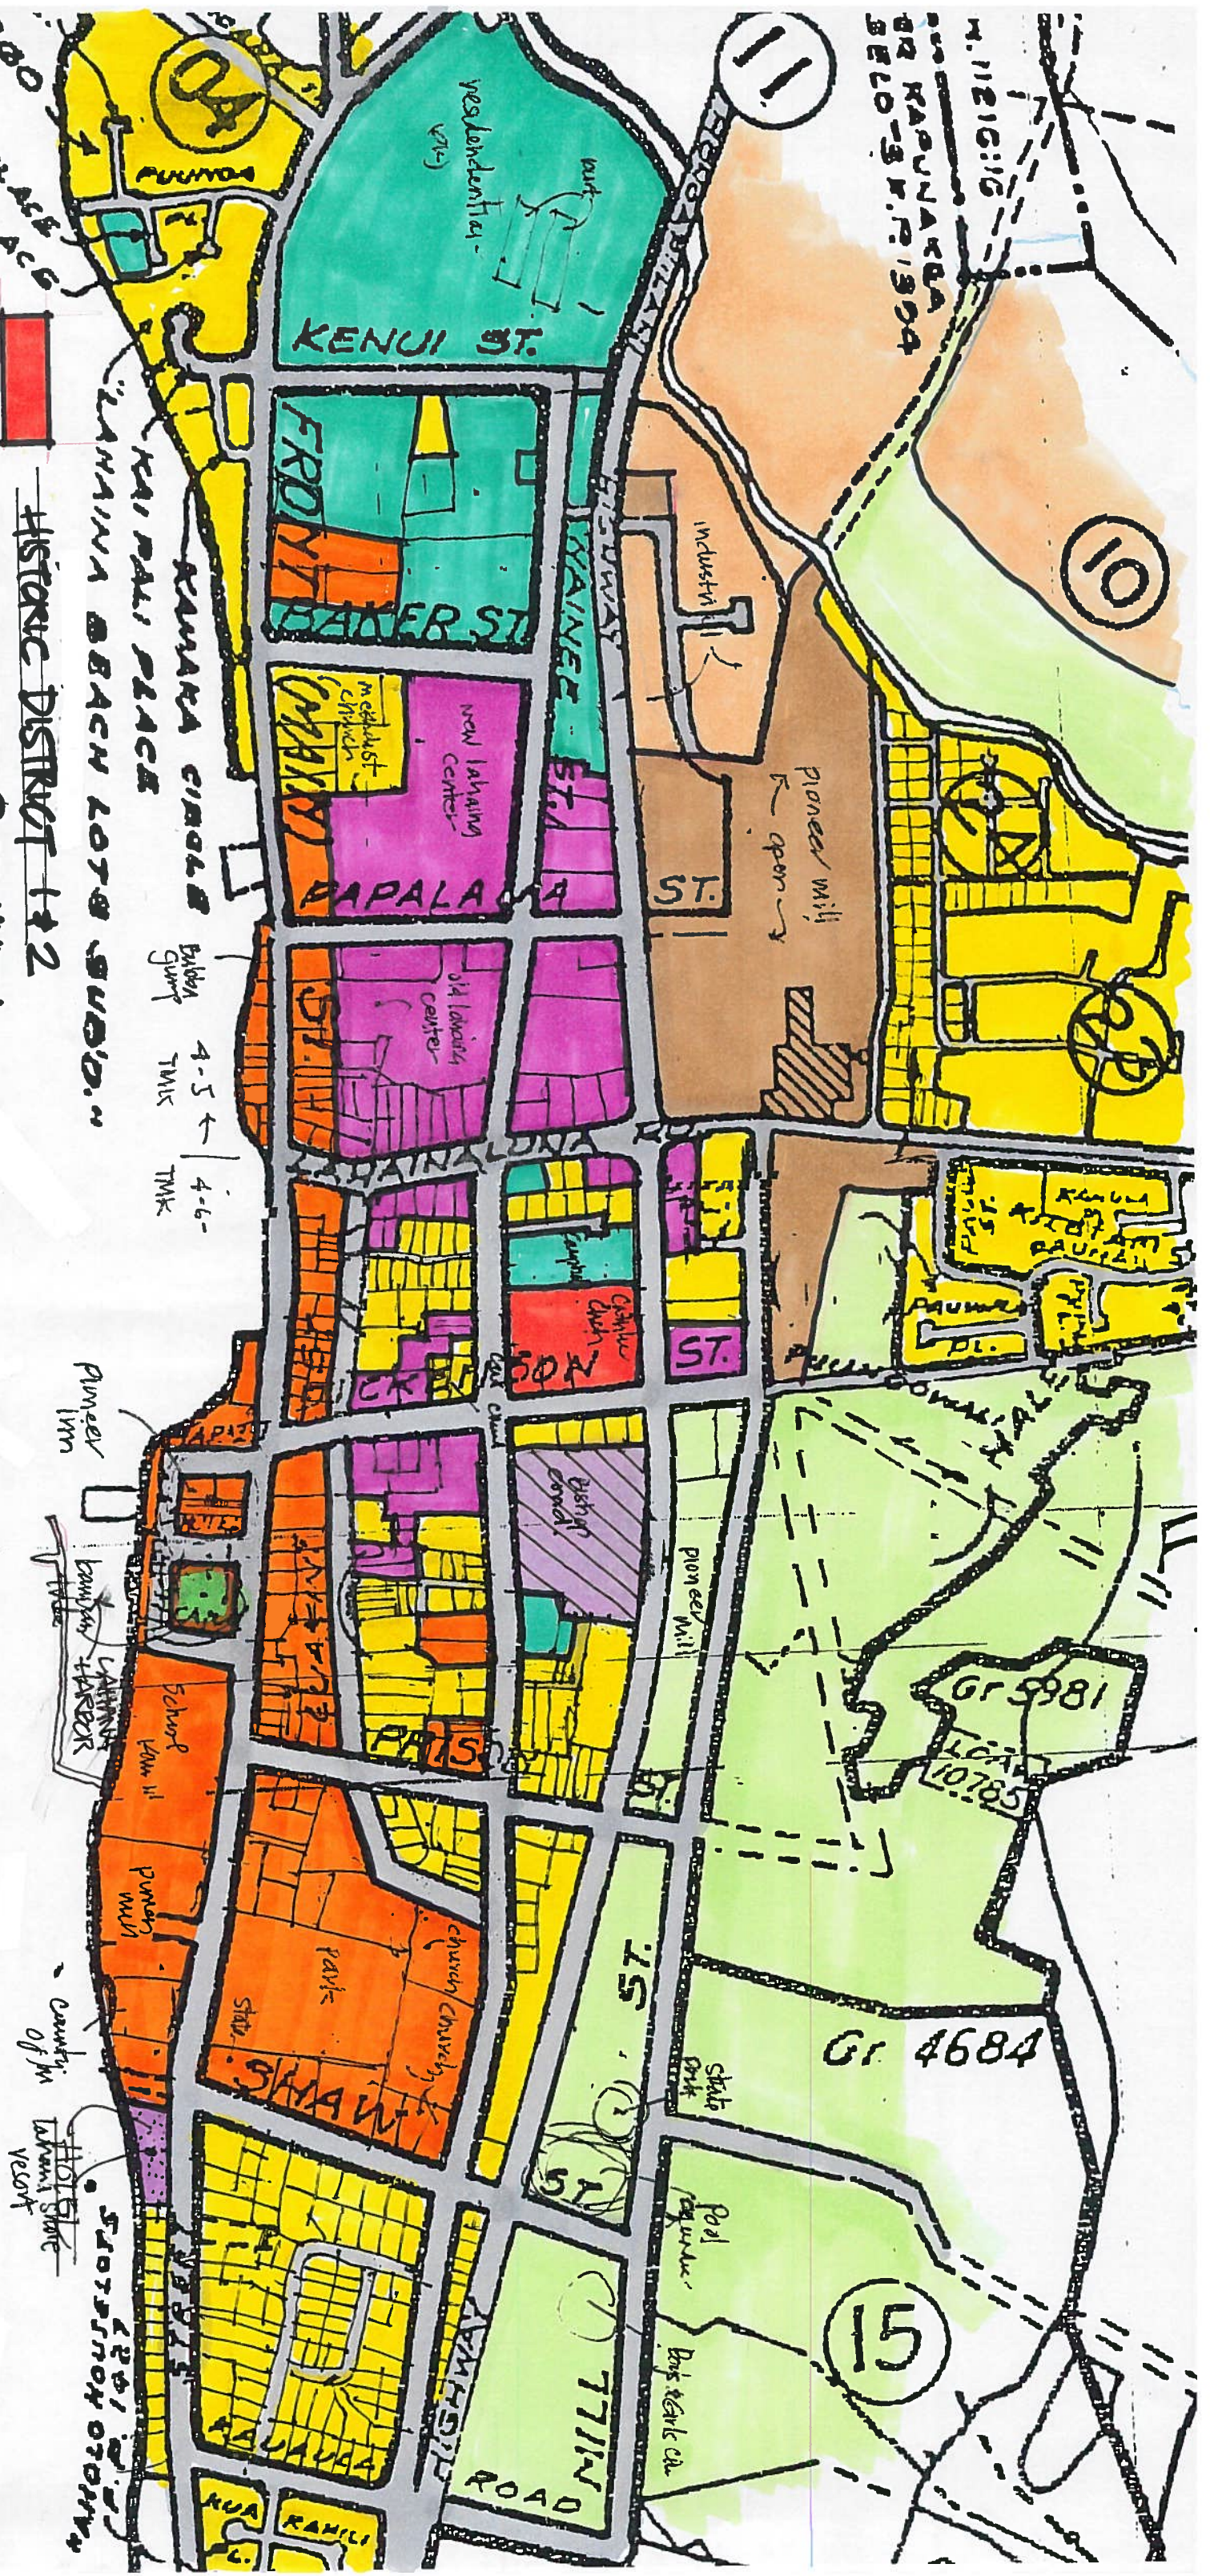

- HISTORIC DISTRICT 1-2
- B-2 BUSINESS COMMUNITY
- B R BUSINESS RESORT
- RESIDENTIAL R-1/R-2/R-3
- APARTMENT A-1
- LIGHT INDUSTRIAL M-1
- HEAVY INDUSTRIAL M-2
- AGRICULTURE A-6

SITE PLAN / CURRENT ZONING

380
LAHAINA PLACE
LAHAINA PLACE

M. 1121616
LAHAINA PLACE
BELO-3 R.P. 1994

KAMAKA CIRCLE
LAHAINA PLACE
LAHAINA BACK LOT SUBD.

Palms
4-5 TMK
4-6 TMK

Pioneer Inn
Lahaina
Lahaina
Lahaina

School
Pioneer Inn
Country of M
Lahaina State
Resort
Lahaina State
Resort

LAHAINA

LAHAINA

LAHAINA

SITE PLAN / HISTORICAL SITES

300
 LAHANUI PLACE
 LASHILANI PLACE

"LAHANUI PLACE
 P. B. 1888
 SUBD."

KENUI ST.

FRONTY
 BAKER ST.

SITE PLAN - major property owners