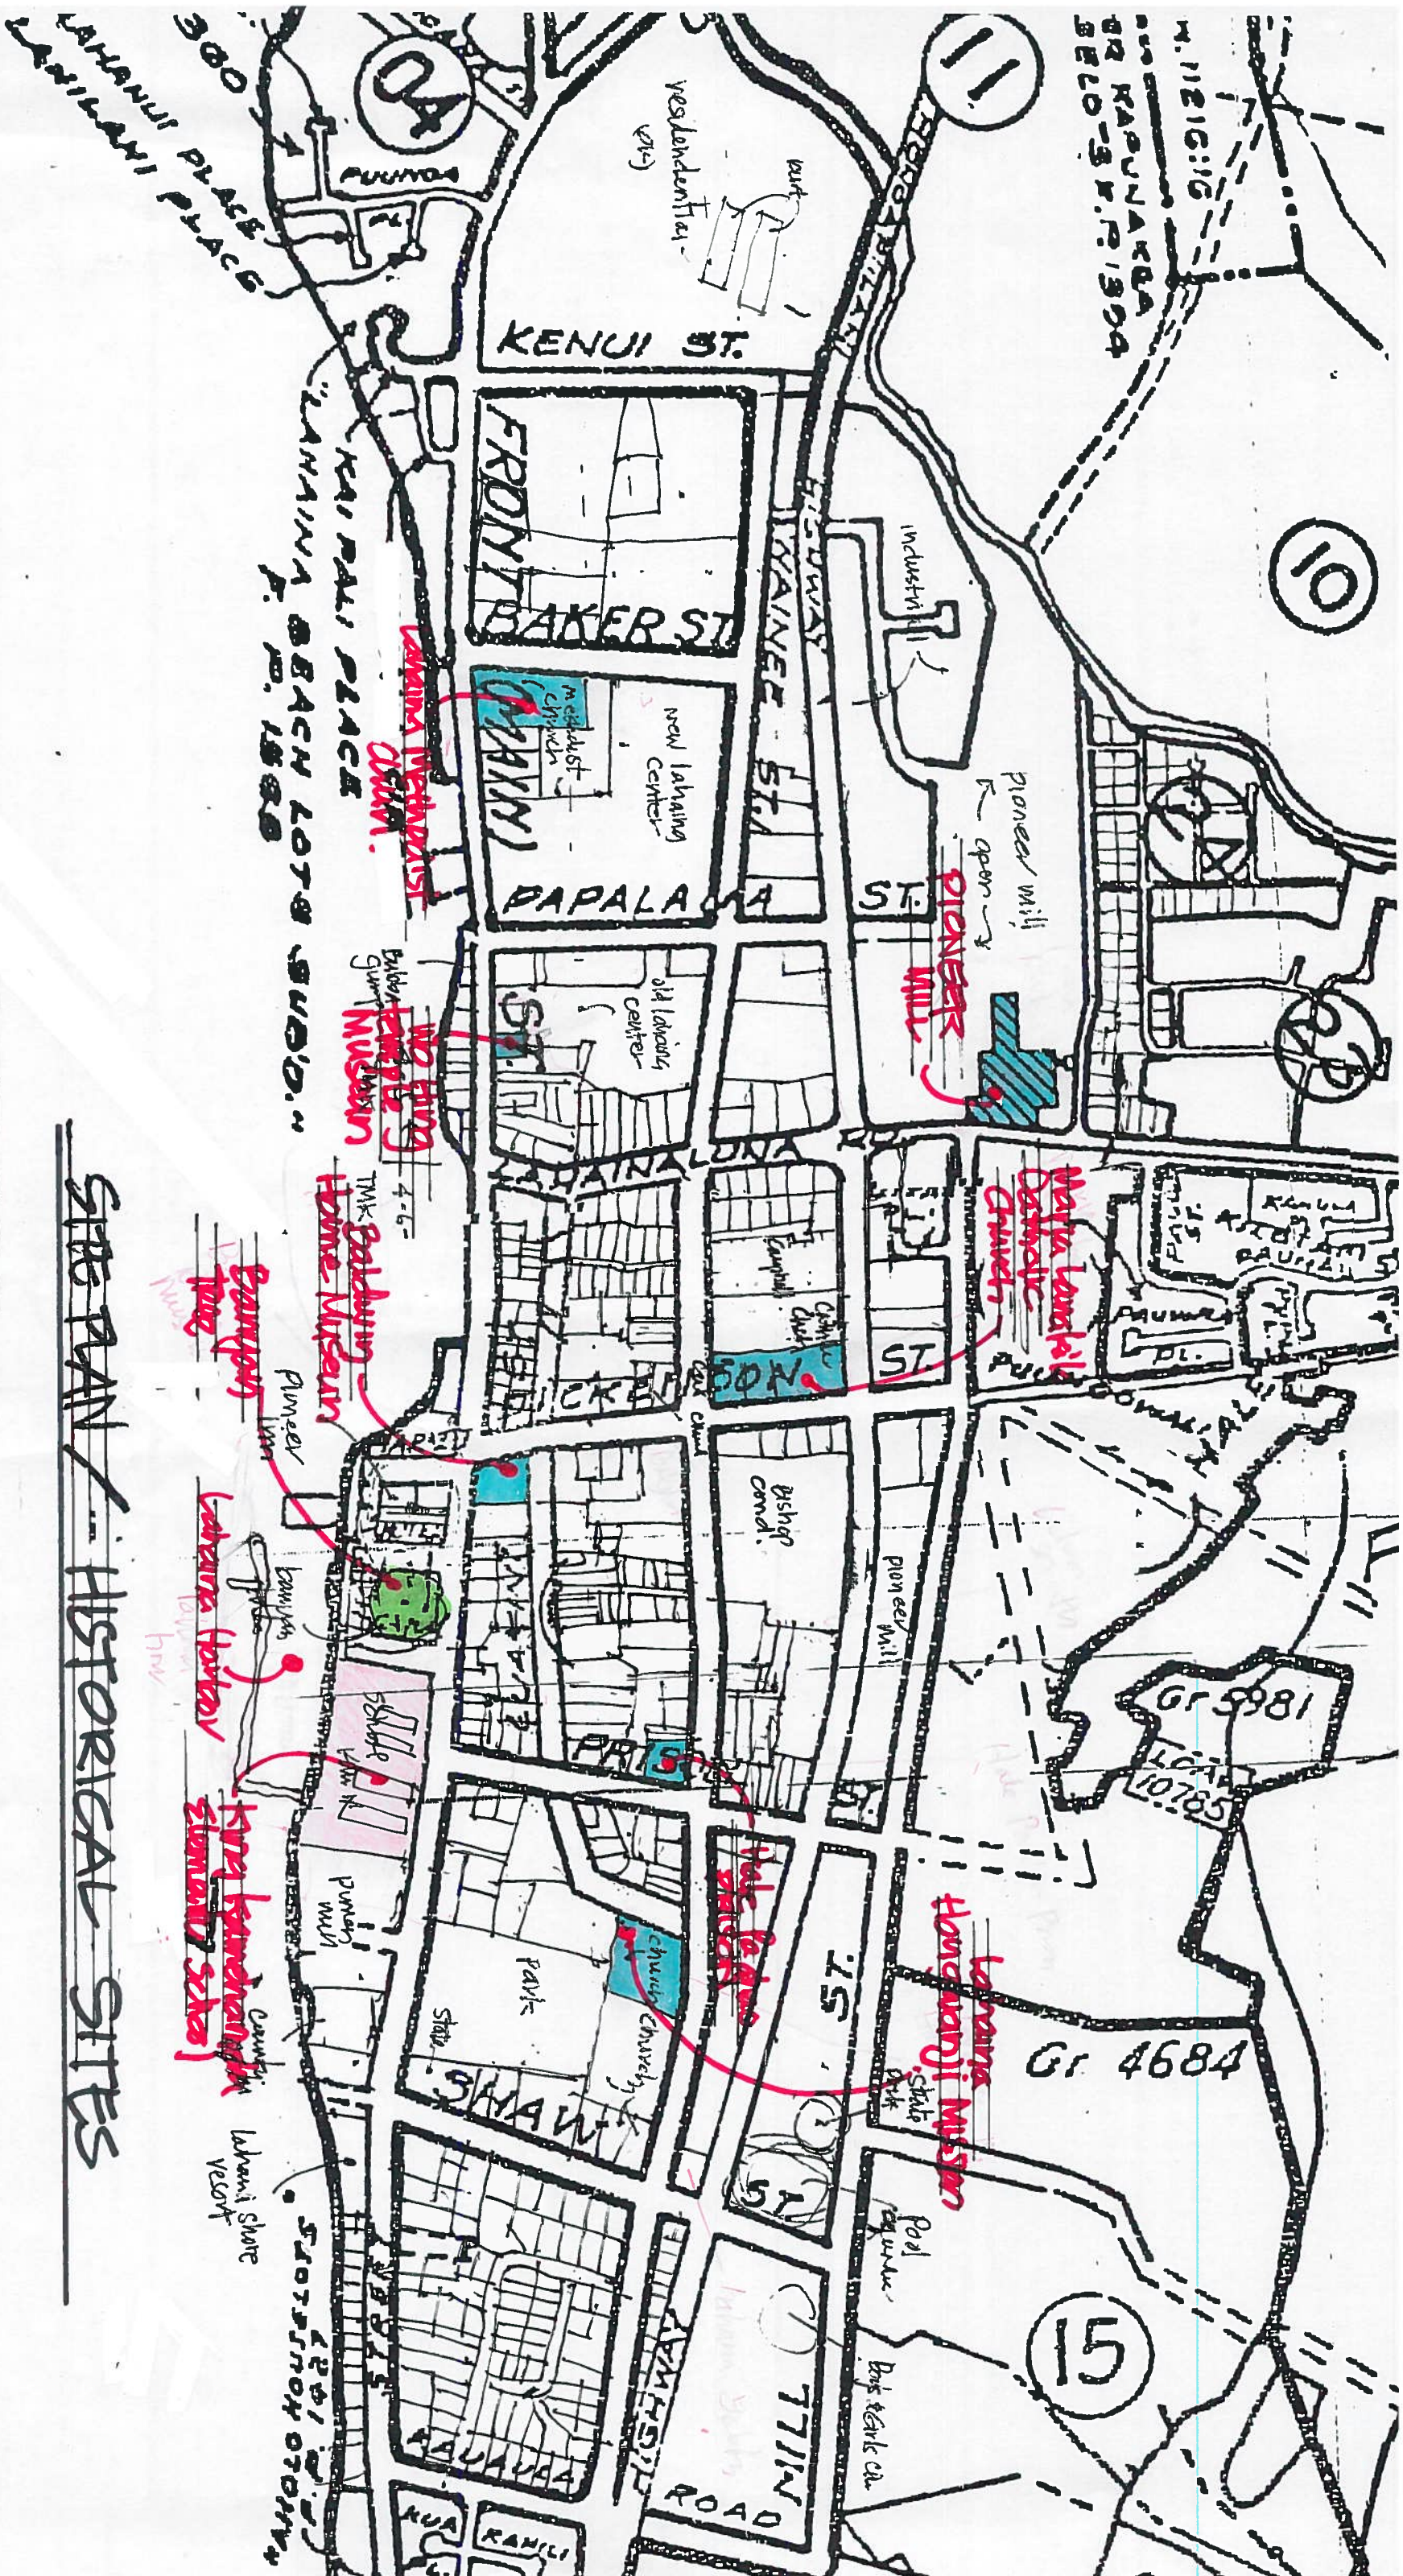

- HISTORIC DISTRICT 1-2
- B-2 BUSINESS COMMUNITY
- B R BUSINESS RESORT
- RESIDENTIAL R-1/R-2/R-3
- APARTMENT A-1
- LIGHT INDUSTRIAL M-1
- HEAVY INDUSTRIAL M-2
- AGRICULTURE A-6

SITE PLAN / CURRENT ZONING

CRISTON
PARK

CHURCH
PARK

LAHAINA
LAHAINA

LAHAINA
LAHAINA

FRONT
BAKER ST.

ST. HILARY

LAHAINA

LAHAINA

LAHAINA

KENUI ST.

LAHAINA

LAHAINA

LAHAINA

LAHAINA

LAHAINA

LAHAINA

LAHAINA

LAHAINA

LAHAINA

SITE PLAN / HISTORICAL SITES

300
 LAHANUI PLACE
 LASHILANI PLACE

"LAHANUI PLACE
 P. B. 1888
 SUBD."

KENUI ST.

FRONTY
 BAKER ST.