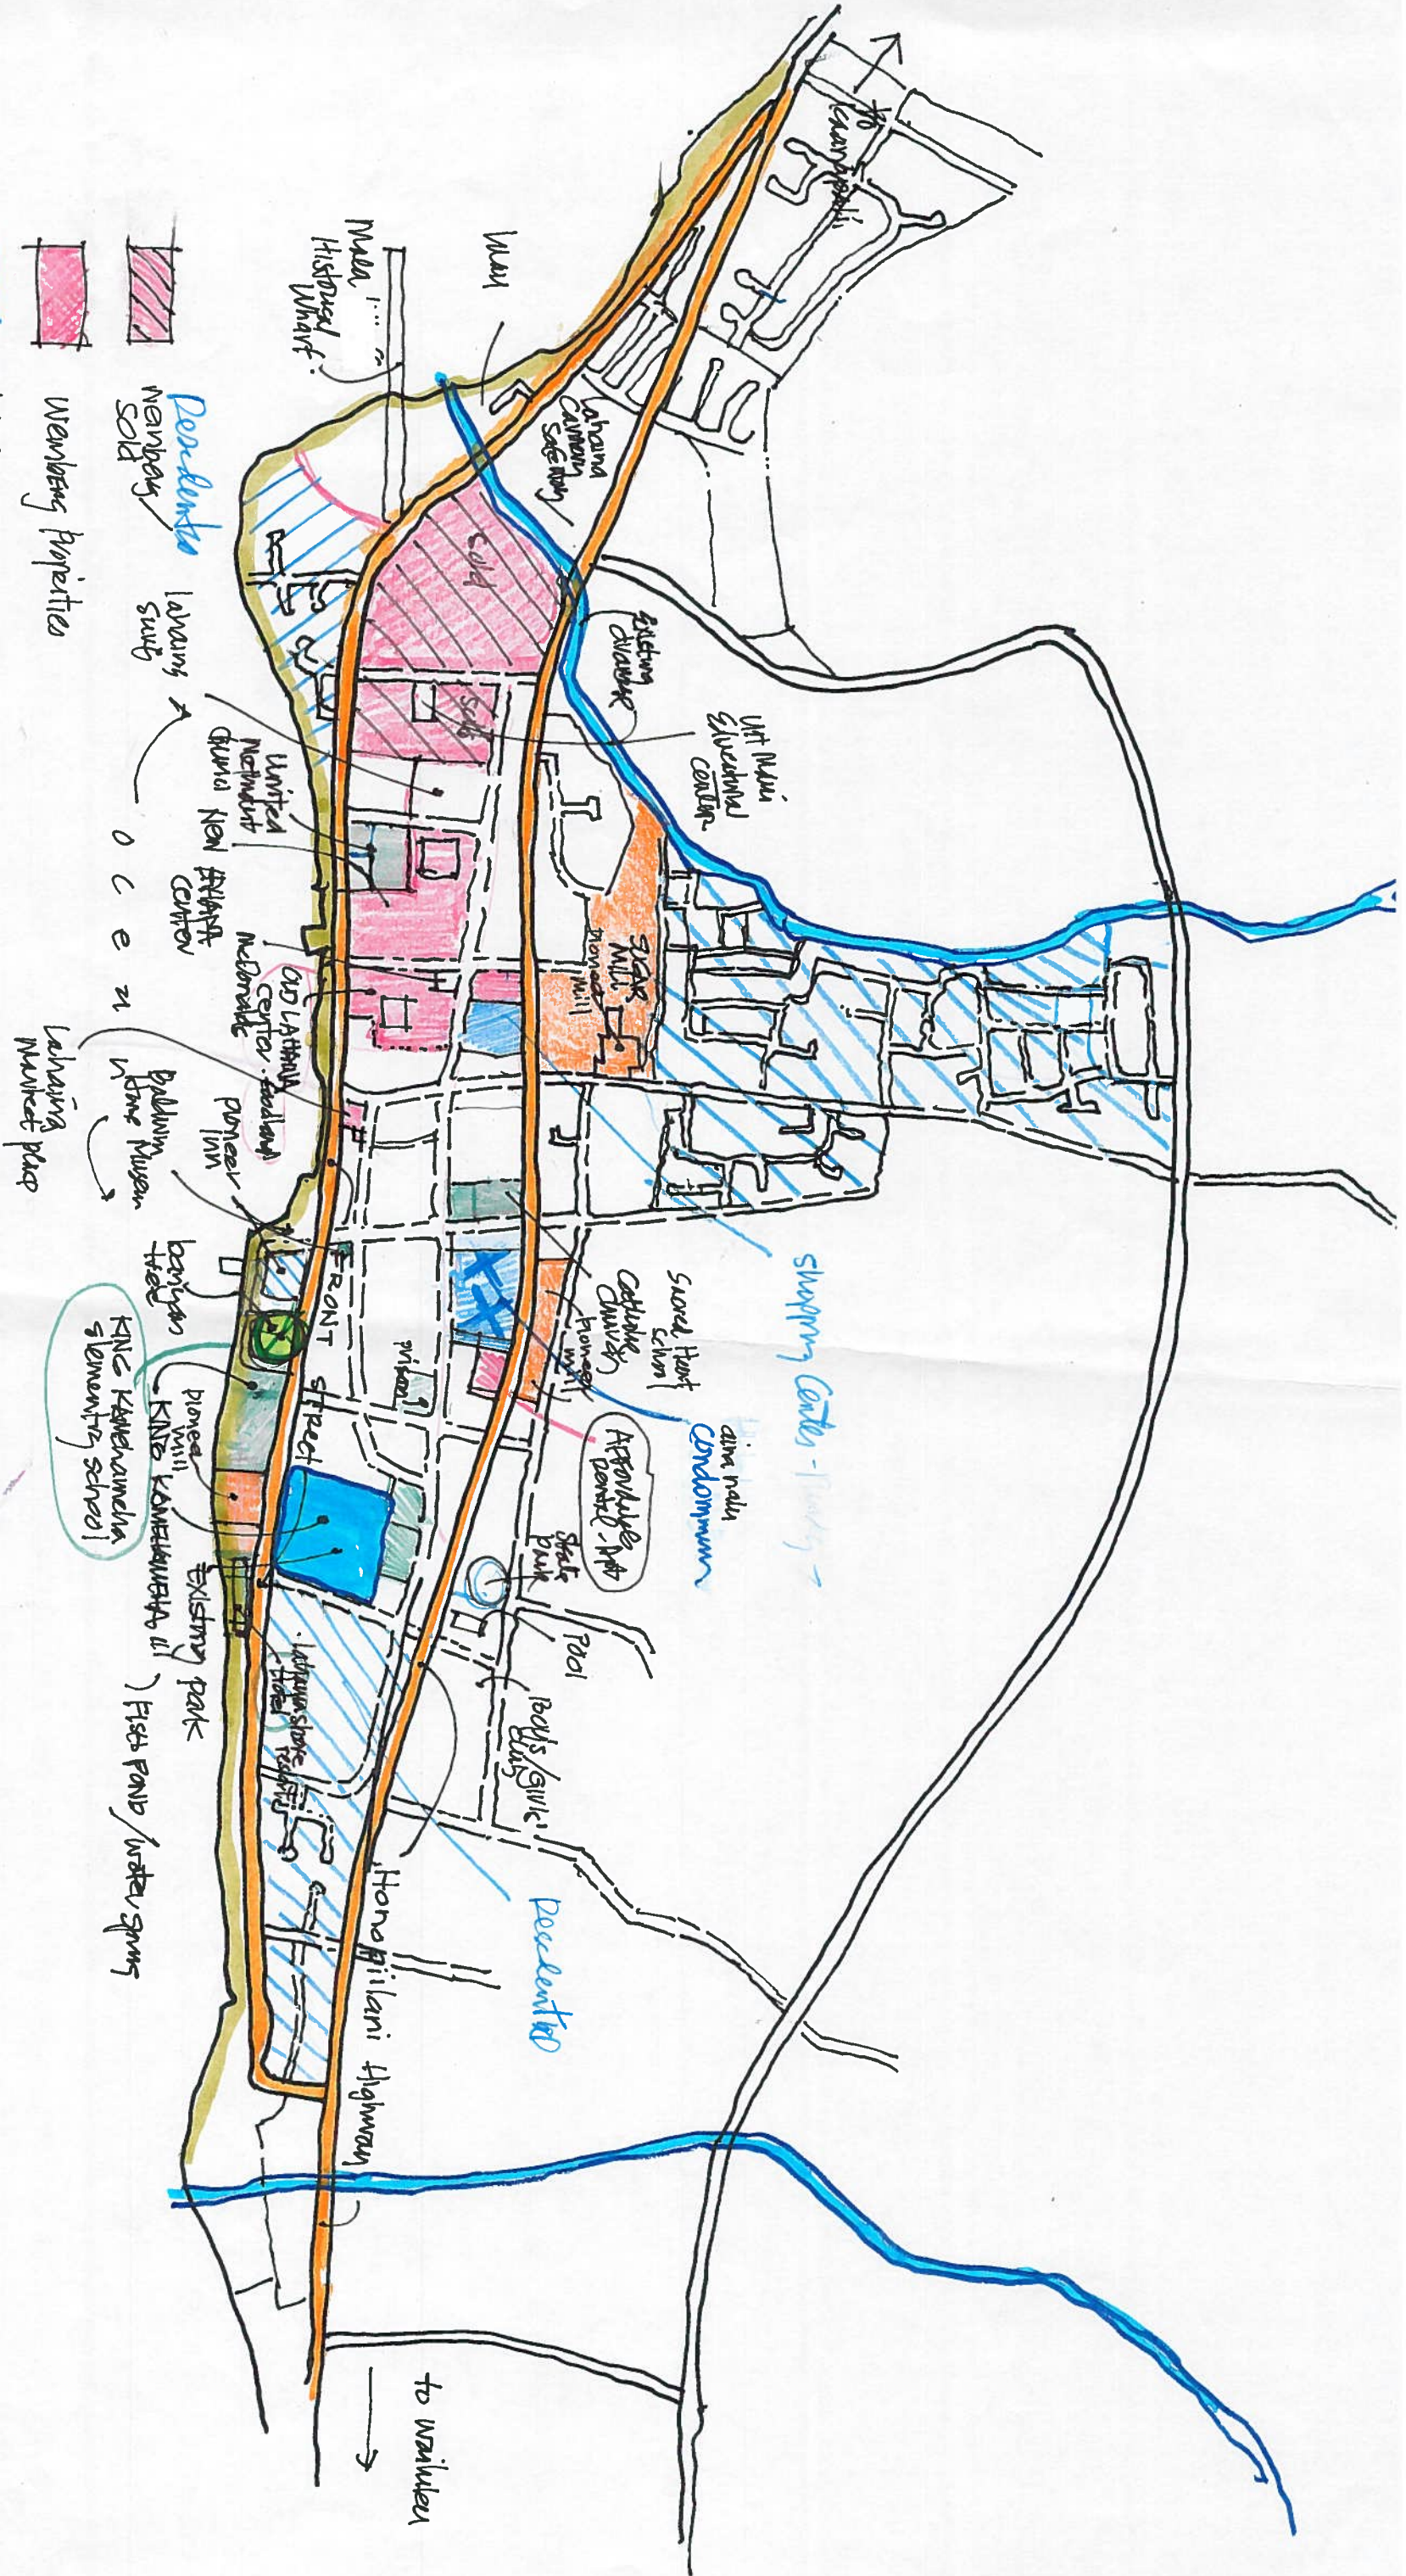

- HISTORIC DISTRICT 1-2
- B-2 BUSINESS COMMUNITY
- B R BUSINESS RESORT
- RESIDENTIAL R-1/R-2/R-3
- APARTMENT A-1
- LIGHT INDUSTRIAL M-1
- HEAVY INDUSTRIAL M-2
- AGRICULTURE A-6

SITE PLAN / CURRENT ZONING

CRISTON
PARK

CHURCH
PARK

LAHAINA
LAHAINA

LAHAINA
LAHAINA

FRONT
BAKER ST.

ST. HILARY

LAHAINA

LAHAINA

LAHAINA

LAHAINA

LAHAINA

SITE PLAN / HISTORICAL SITES

300
 LAHANUI PLACE
 LASHILANI PLACE

"LAHANUI PLACE
 P. B. 1888
 SUBD."

KENUI ST.

FRONTY
 BAKER ST.

SITE PLAN - major property owners